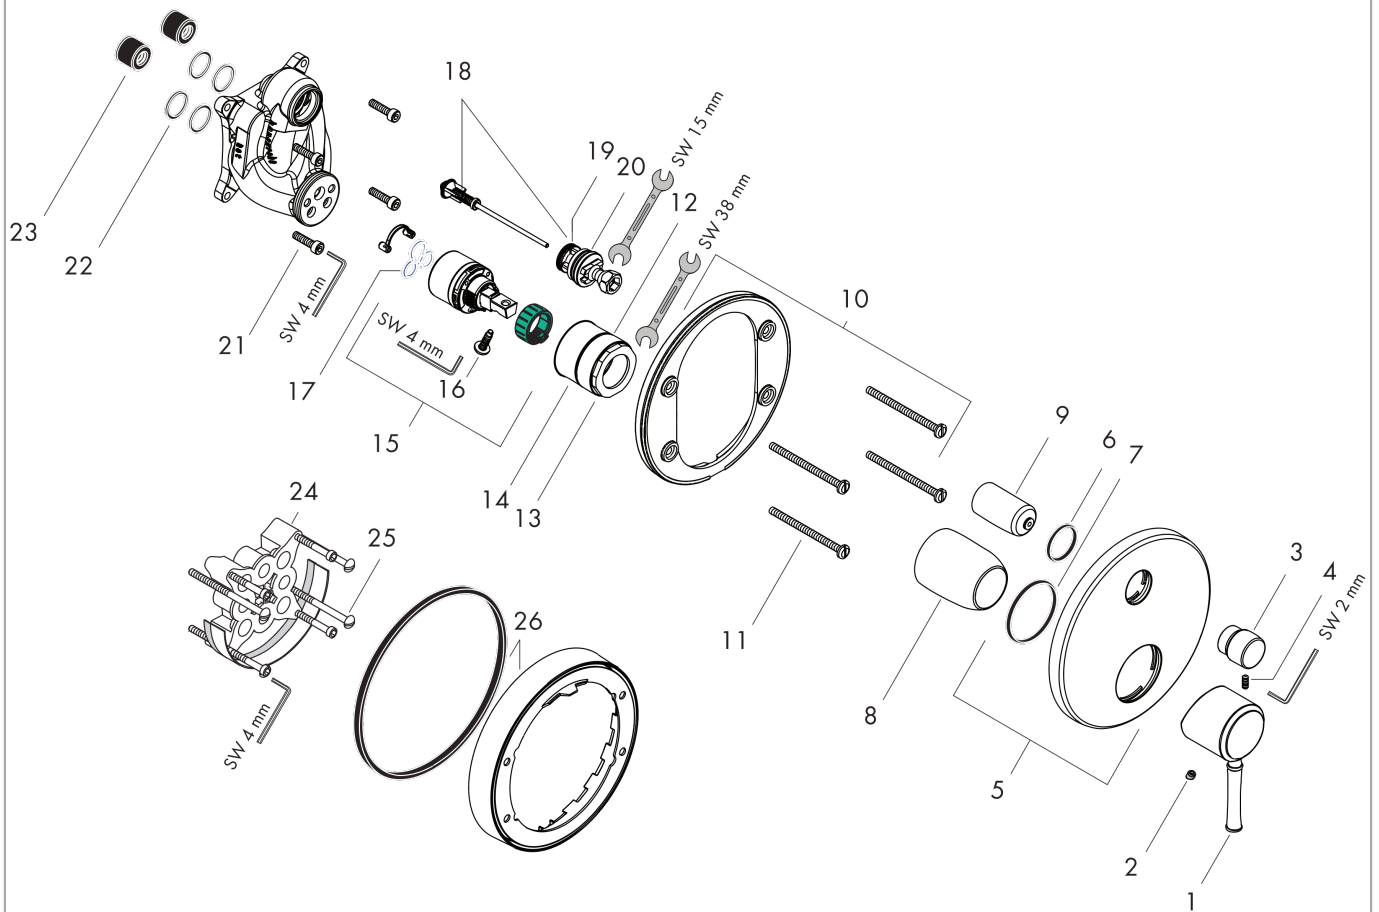

Talis Classic
Single lever bath mixer for concealed installation
 Surfaces: **Chrome** Article Number: **14145000**

Description

product features

- connection type: basic set
- ceramic cartridge
- min. operating pressure: 1 bar
- max. operating pressure: 10 bar
- temperature limitation adjustable
- with automatic resetting
- PA-IX 9709/ICC
- DVGW NW-6506CQ0125
- ETA VA 1.42/18751
- ACS 19 ACC NY 249, valide jusqu'au 01.08.2024
- WRAS 1903005
- SVGW 0411-4903
- SINTEF 1426

Product image

Scale drawing

Talis Classic
Single lever bath mixer for concealed installation
 Surfaces: **Chrome** Article Number: **14145000**

Flowchart

Talis Classic
Single lever bath mixer for concealed installation
 Surfaces: **Chrome** Article Number: **14145000**

Exploded Drawing

Year of production: >01/17

Talis Classic
Single lever bath mixer for concealed installation
 Surfaces: **Chrome** Article Number: **14145000**

Spare part list

Year of production: >01/17

Pos.	Description	Article Number	PC	PU
1	handle	14193000	8	1
2	screw cover	96338000	1	1
3	diverter knob	98795000	10	1
4	hollow set screw M4x10	97667000	1	1
5	escutcheon Ø 150 mm	98791000	11	1
6	O-Ring 21x3	98182000	2	1
7	O-ring 40x3	92634000	1	1
8	sleeve	98790000	8	1
9	sleeve	98794000	8	1
10	holder for escutcheon	98793000	9	1
11	set of fixing screws	96454000	3	1
12	nut	98796000	9	1
13	O-ring 30x1,5	98433000	1	1
14	O-ring 39x1,5	98400000	1	1
15	cartridge, assy	92730000	11	1
16	locking screw for handle	95140000	2	1
17	seal	95008000	3	1
18	selector assy	95014000	11	1
19	O-ring 17x2	98199000	1	1
20	O-ring 20x2,5	92602000	2	1
21	set of screws	96525000	3	1
22	O-ring 16x2	98133000	1	1
23	noise reduction	94073000	7	1
24	extension 25 mm	13595000	98	1
25	set of fixing screws	97747000	1	1
26	extension 22 mm (Ø 150 mm)	13597000	98	1
a	concealed item	01800180	98	1
b	adapter for exchanged connections	93181000	18	1
c	fixation set	96615000	98	1
d	spring for exchanged connections	96365000	9	1