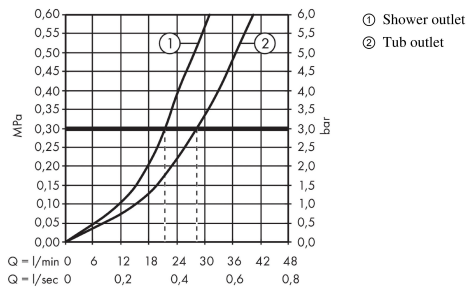

Talis Classic
Single lever bath mixer for concealed installation
 Surfaces: **Chrome** Article Number: **14145000**

Description

product features

- connection type: basic set
- ceramic cartridge
- min. operating pressure: 1 bar
- max. operating pressure: 10 bar
- temperature limitation adjustable
- with automatic resetting
- PA-IX 9709/ICC
- DVGW NW-6506CQ0125
- ETA VA 1.42/18751
- ACS 19 ACC NY 249, valide jusqu'au 01.08.2024
- WRAS 1903005
- SVGW 0411-4903
- SINTEF 1426

Product image

Scale drawing

Talis Classic
Single lever bath mixer for concealed installation
 Surfaces: **Chrome** Article Number: **14145000**

Flowchart

Talis Classic
Single lever bath mixer for concealed installation
 Surfaces: **Chrome** Article Number: **14145000**