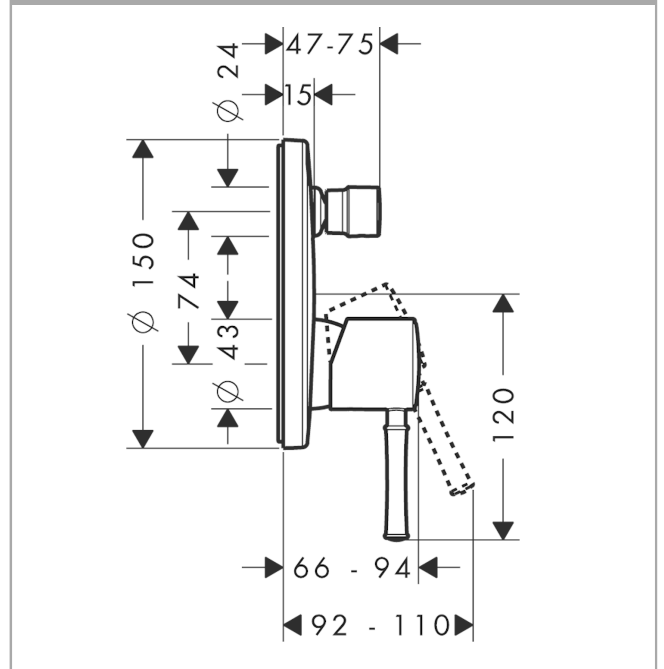

Talis Classic
Single lever bath mixer for concealed installation
 Surfaces: **Chrome** Article Number: **14145000**

Description

product features

- connection type: basic set
- ceramic cartridge
- min. operating pressure: 1 bar
- max. operating pressure: 10 bar
- temperature limitation adjustable
- with automatic resetting
- PA-IX 9709/ICC
- DVGW NW-6506CQ0125
- ETA VA 1.42/18751
- ACS 19 ACC NY 249, valide jusqu'au 01.08.2024
- WRAS 1903005
- SVGW 0411-4903
- SINTEF 1426

Product image

Scale drawing

Talis Classic
Single lever bath mixer for concealed installation
 Surfaces: **Chrome** Article Number: **14145000**

Flowchart

Talis Classic
Single lever bath mixer for concealed installation
 Surfaces: **Chrome** Article Number: **14145000**

Exploded Drawing

Year of production: >01/17

Talis Classic
Single lever bath mixer for concealed installation
 Surfaces: **Chrome** Article Number: **14145000**

Spare part list

Year of production: >01/17

Pos.	Description	Article Number	PC	PU
1	handle	14193000	8	1
2	screw cover	96338000	1	1
3	diverter knob	98795000	10	1
4	hollow set screw M4x10	97667000	1	1
5	escutcheon Ø 150 mm	98791000	11	1
6	O-Ring 21x3	98182000	2	1
7	O-ring 40x3	92634000	1	1
8	sleeve	98790000	8	1
9	sleeve	98794000	8	1
10	holder for escutcheon	98793000	9	1
11	set of fixing screws	96454000	3	1
12	nut	98796000	9	1
13	O-ring 30x1,5	98433000	1	1
14	O-ring 39x1,5	98400000	1	1
15	cartridge, assy	92730000	11	1
16	locking screw for handle	95140000	2	1
17	seal	95008000	3	1
18	selector assy	95014000	11	1
19	O-ring 17x2	98199000	1	1
20	O-ring 20x2,5	92602000	2	1
21	set of screws	96525000	3	1
22	O-ring 16x2	98133000	1	1
23	noise reduction	94073000	7	1
24	extension 25 mm	13595000	98	1
25	set of fixing screws	97747000	1	1
26	extension 22 mm (Ø 150 mm)	13597000	98	1
a	concealed item	01800180	98	1
b	adapter for exchanged connections	93181000	18	1
c	fixation set	96615000	98	1
d	spring for exchanged connections	96365000	9	1