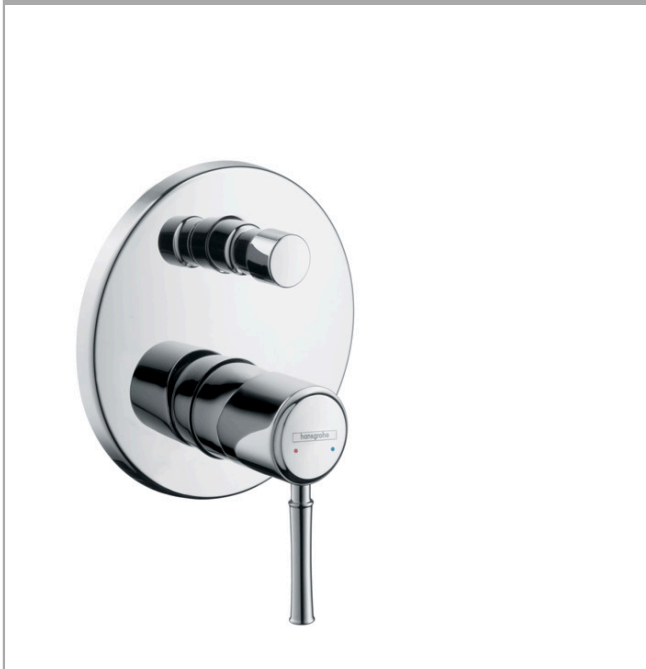

Talis Classic
Single lever bath mixer for concealed installation
 Surfaces: **Chrome** Article Number: **14145000**

Description

product features

- connection type: basic set
- ceramic cartridge
- min. operating pressure: 1 bar
- max. operating pressure: 10 bar
- temperature limitation adjustable
- with automatic resetting
- PA-IX 9709/ICC
- DVGW NW-6506CQ0125
- ETA VA 1.42/18751
- ACS 19 ACC NY 249, valide jusqu'au 01.08.2024
- WRAS 1903005
- SVGW 0411-4903
- SINTEF 1426

Product image

Scale drawing

Talis Classic
Single lever bath mixer for concealed installation
 Surfaces: **Chrome** Article Number: **14145000**

Flowchart

Talis Classic
Single lever bath mixer for concealed installation
 Surfaces: **Chrome** Article Number: **14145000**

Exploded Drawing

Year of production: >01/17

Talis Classic
Single lever bath mixer for concealed installation
 Surfaces: **Chrome** Article Number: **14145000**

Spare part list

Year of production: >01/17

Pos.	Description	Article Number	PC	PU
1	handle	14193000	8	1
2	screw cover	96338000	1	1
3	diverter knob	98795000	10	1
4	hollow set screw M4x10	97667000	1	1
5	escutcheon Ø 150 mm	98791000	11	1
6	O-Ring 21x3	98182000	2	1
7	O-ring 40x3	92634000	1	1
8	sleeve	98790000	8	1
9	sleeve	98794000	8	1
10	holder for escutcheon	98793000	9	1
11	set of fixing screws	96454000	3	1
12	nut	98796000	9	1
13	O-ring 30x1,5	98433000	1	1
14	O-ring 39x1,5	98400000	1	1
15	cartridge, assy	92730000	11	1
16	locking screw for handle	95140000	2	1
17	seal	95008000	3	1
18	selector assy	95014000	11	1
19	O-ring 17x2	98199000	1	1
20	O-ring 20x2,5	92602000	2	1
21	set of screws	96525000	3	1
22	O-ring 16x2	98133000	1	1
23	noise reduction	94073000	7	1
24	extension 25 mm	13595000	98	1
25	set of fixing screws	97747000	1	1
26	extension 22 mm (Ø 150 mm)	13597000	98	1
a	concealed item	01800180	98	1
b	adapter for exchanged connections	93181000	18	1
c	fixation set	96615000	98	1
d	spring for exchanged connections	96365000	9	1